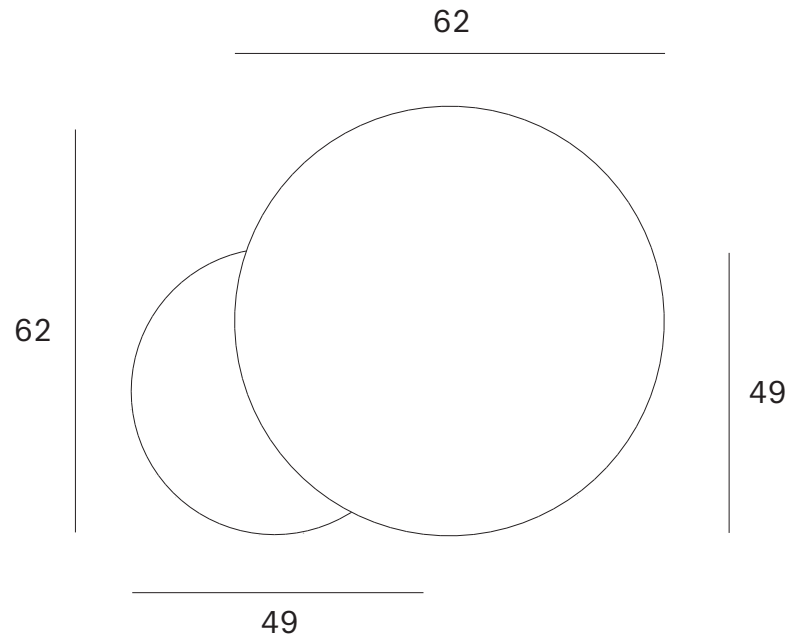

Ethnicraft

Round tray coffee table set - Dimensions (cm)

Ethnicraft

Round tray coffee table set - Dimensions (inches)