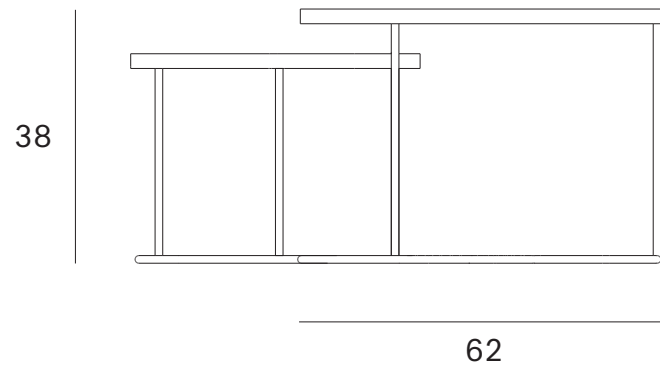

Ethnicraft

Round tray coffee table set - Dimensions (cm)

Ethnicraft

Round tray coffee table set - Dimensions (inches)