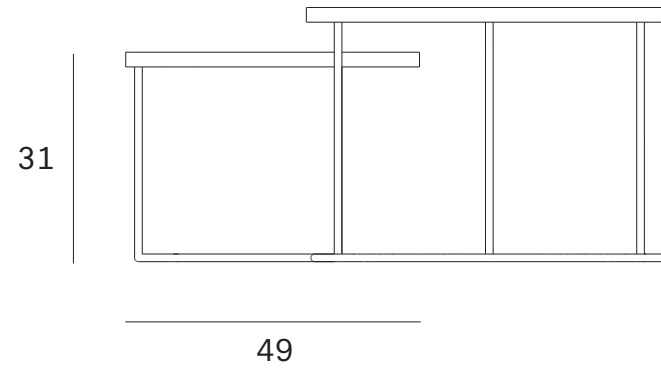

Ethnicraft

Round tray coffee table set - Dimensions (cm)

Ethnicraft

Round tray coffee table set - Dimensions (inches)